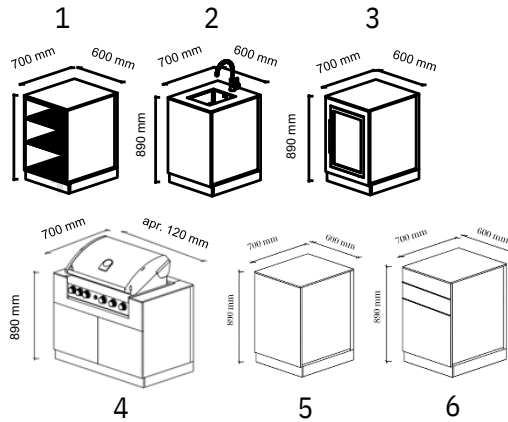

2 installation variants:
 - island (360° access, covered back side) - wall-mounted (270° access, exposed back, possibility, but not necessity, of mounting to the wall)

Materials 100% resistant to weather conditions:
 - body and fronts: Powder-coated galvanized steel
 - tabletop: compact HPL 12 mm tabletop for outdoor use